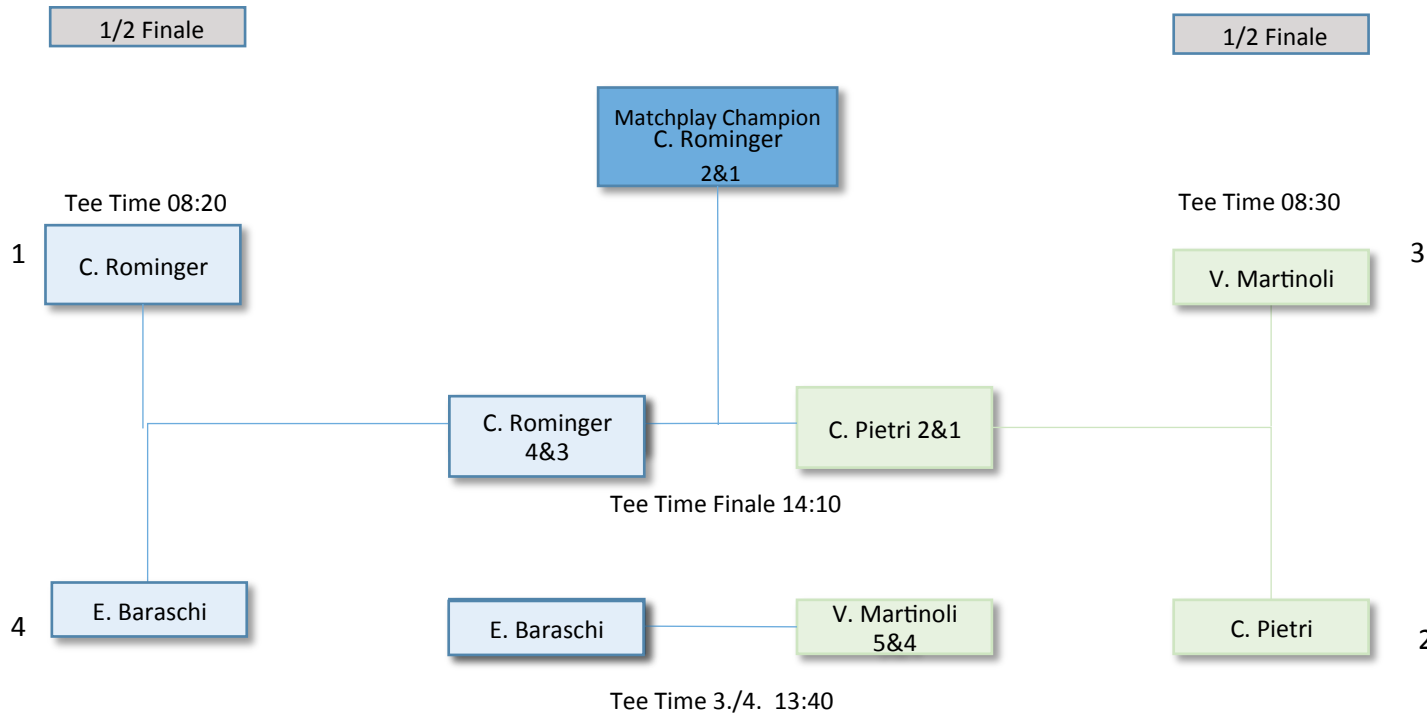

BMW Matchplay Championship 2017

Otschweizerischer Golfclub
19th – 20th September 2017

Ladies

PREMIUM PARTNER

PARTNER

Official Car Partner

GOURMET PARTNER